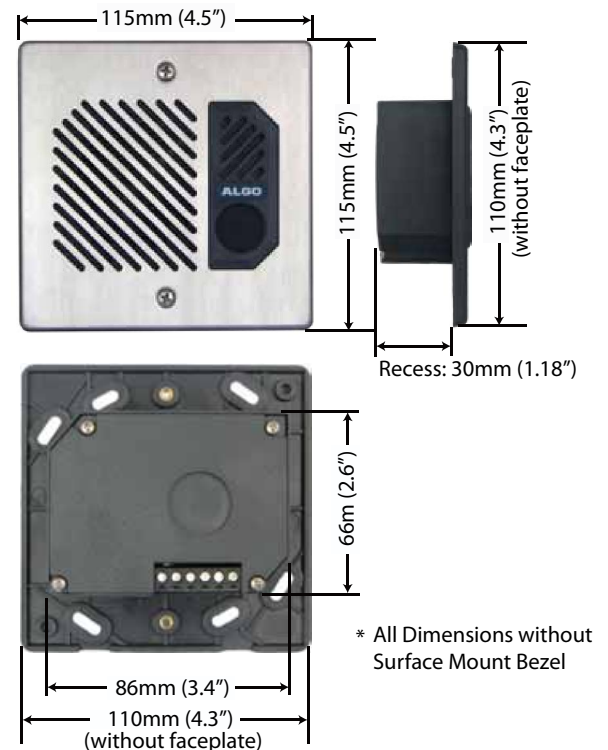

DC3201BR-01 November 2010 © Algo Communication Products Ltd.
All rights reserved. Algo® is a registered trademark of
Algo Communication Products Ltd.